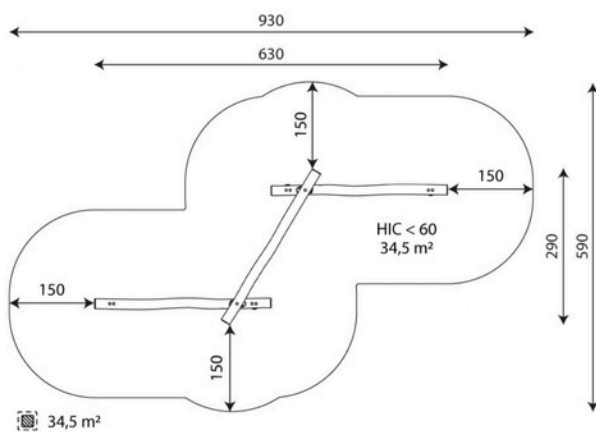

## Material specification

- Construction made of Robinia - very durable acacia wood with a diameter of ~ 18 cm without sharp edges, resistant to weather conditions,
- Screws covered with plastic caps and/or stainless steel screws,

## Product technical sheet

### Product data

Length	630 cm
Width	290 cm
Total height	59 cm
Age group	3+ years
Number of users	16 kids
Safety zone	34,5 m <sup>2</sup>
Free fall height	<60 cm
In accordance with norm EN	1176-1:2017
Weight of the heaviest part	72 kg
Dimensions of the largest part	310x18x18 cm
Availability of spare parts	YES
Installation time	2 h

### Additional information

- equipment intended for public playgrounds;
- equipment has a certificate issued by an accredited entity or a declaration of conformity;
- no sharp edges or chinks that would pose a danger of jamming the head, fingers or any other body parts;
- anchoring on flat surface, 80/70/60 cm deep;
- render is for reference only, the actual appearance of the equipment and its color may vary;