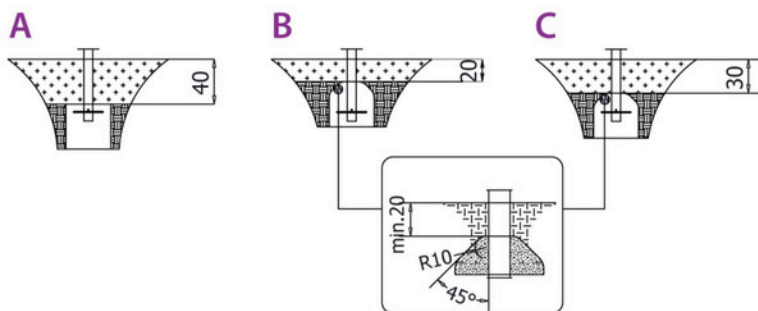

PRB 135

Surfaces according to EN 1176-1:2017

	Description (mm)	Layer thickness (cm)	Maximum fall heights (cm)
Turf/ top layer of soil (A,B,C)	-	-	≤100
bark (A,C)	Particle size from 20 to 80	30	≤200
		40	≤300
woodchips (A,C)	Particle size from 5 to 30	30	≤200
		40	≤300
sand or gravel (A,C)	Particle size from 0,25 to 8	30	≤200
		40	≤300
synthetic attested (A,B,C)	Tested according to EN 1177		<60

Amount of safe surface corresponding with free fall height:

HIC <60 34,5 m²

Data is subject to change without prior notice.

KUCE RAKICA BR7
TUŽI / MONTENEGRO

+382 69 226 334
+382 69 226 337
+382 67 190 090

INFO@PARKWORLD MNE.COM
OFFICE@PARKWORLD MNE.COM