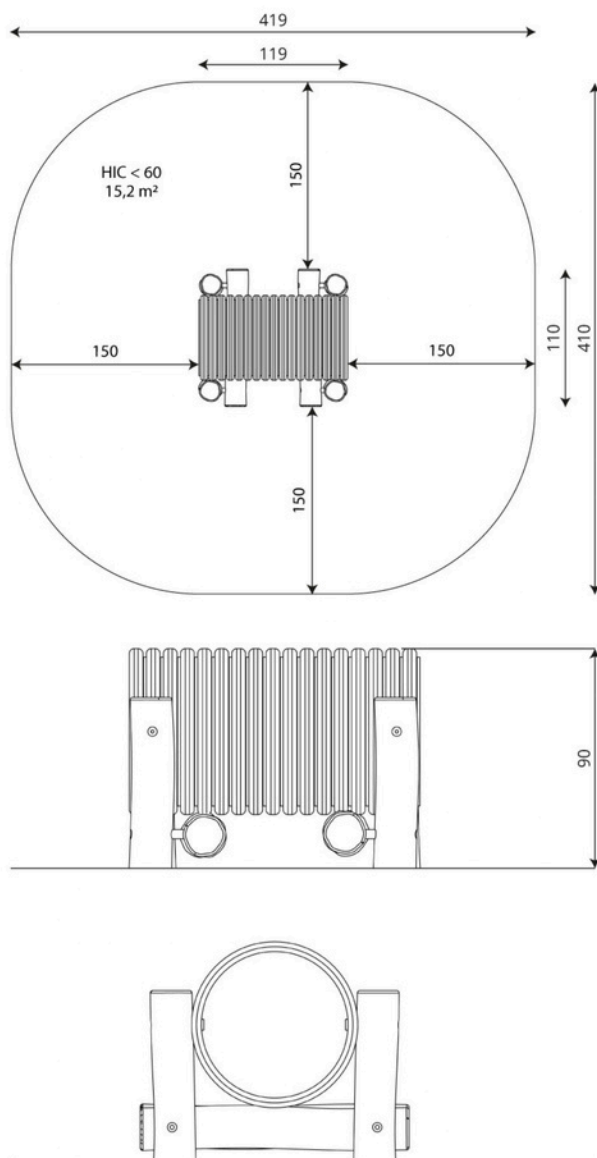

Product technical sheet

PRB 144

Product data

Length	119 cm
Width	110 cm
Total height	90 cm
Age group	1+ years
Number of users	5 kids
Safety zone	15,2 m²
Free fall height	<60 cm
In accordance with norm EN	1176-1:2017
Weight of the heaviest part	30 kg
Dimensions of the largest part	130x18x18 cm
Availability of spare parts	YES
Installation time	2 h

Data is subject to change without prior notice.

Additional information

- equipment intended for public playgrounds;
- equipment has a certificate issued by an accredited entity or a declaration of conformity;
- no sharp edges or chinks that would pose a danger of jamming the head, fingers or any other body parts;
- anchoring on flat surface, 80/70/60 cm deep;
- render is for reference only, the actual appearance of the equipment and its color may vary;

KUCE RAKICA BR7
TUŽI / MONTENEGRO

+382 69 226 334
+382 69 226 337
+382 67 190 090

INFO@PARKWORLD MNE.COM
OFFICE@PARKWORLD MNE.COM