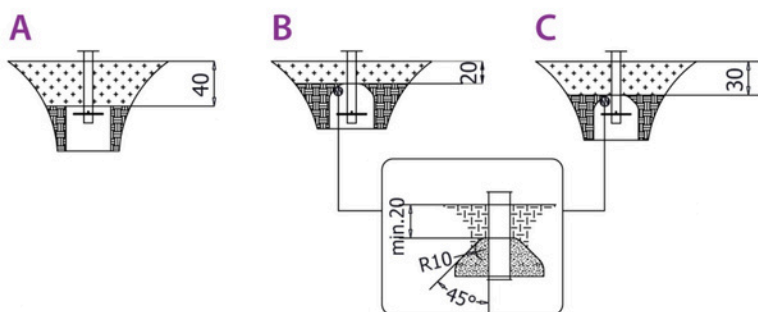

PRB 144

Surfaces according to EN 1176-1:2017

	Description (mm)	Layer thickness (cm)	Maximum fall heights (cm)
Turf/ top layer of soil (A,B,C)	-	-	≤100
bark (A,C)	Particle size from 20 to 80	30	≤200
		40	≤300
woodchips (A,C)	Particle size from 5 to 30	30	≤200
		40	≤300
sand or gravel (A,C)	Particle size from 0,25 to 8	30	≤200
		40	≤300
synthetic attested (A,B,C)	Tested according to EN 1177		60

Amount of safe surface corresponding with free fall height:

HIC <60 15,2 m²

Data is subject to change without prior notice.

KUCE RAKICA BR7
TUŽI / MONTENEGRO

+382 69 226 334
+382 69 226 337
+382 67 190 090

INFO@PARKWORLD MNE.COM
OFFICE@PARKWORLD MNE.COM